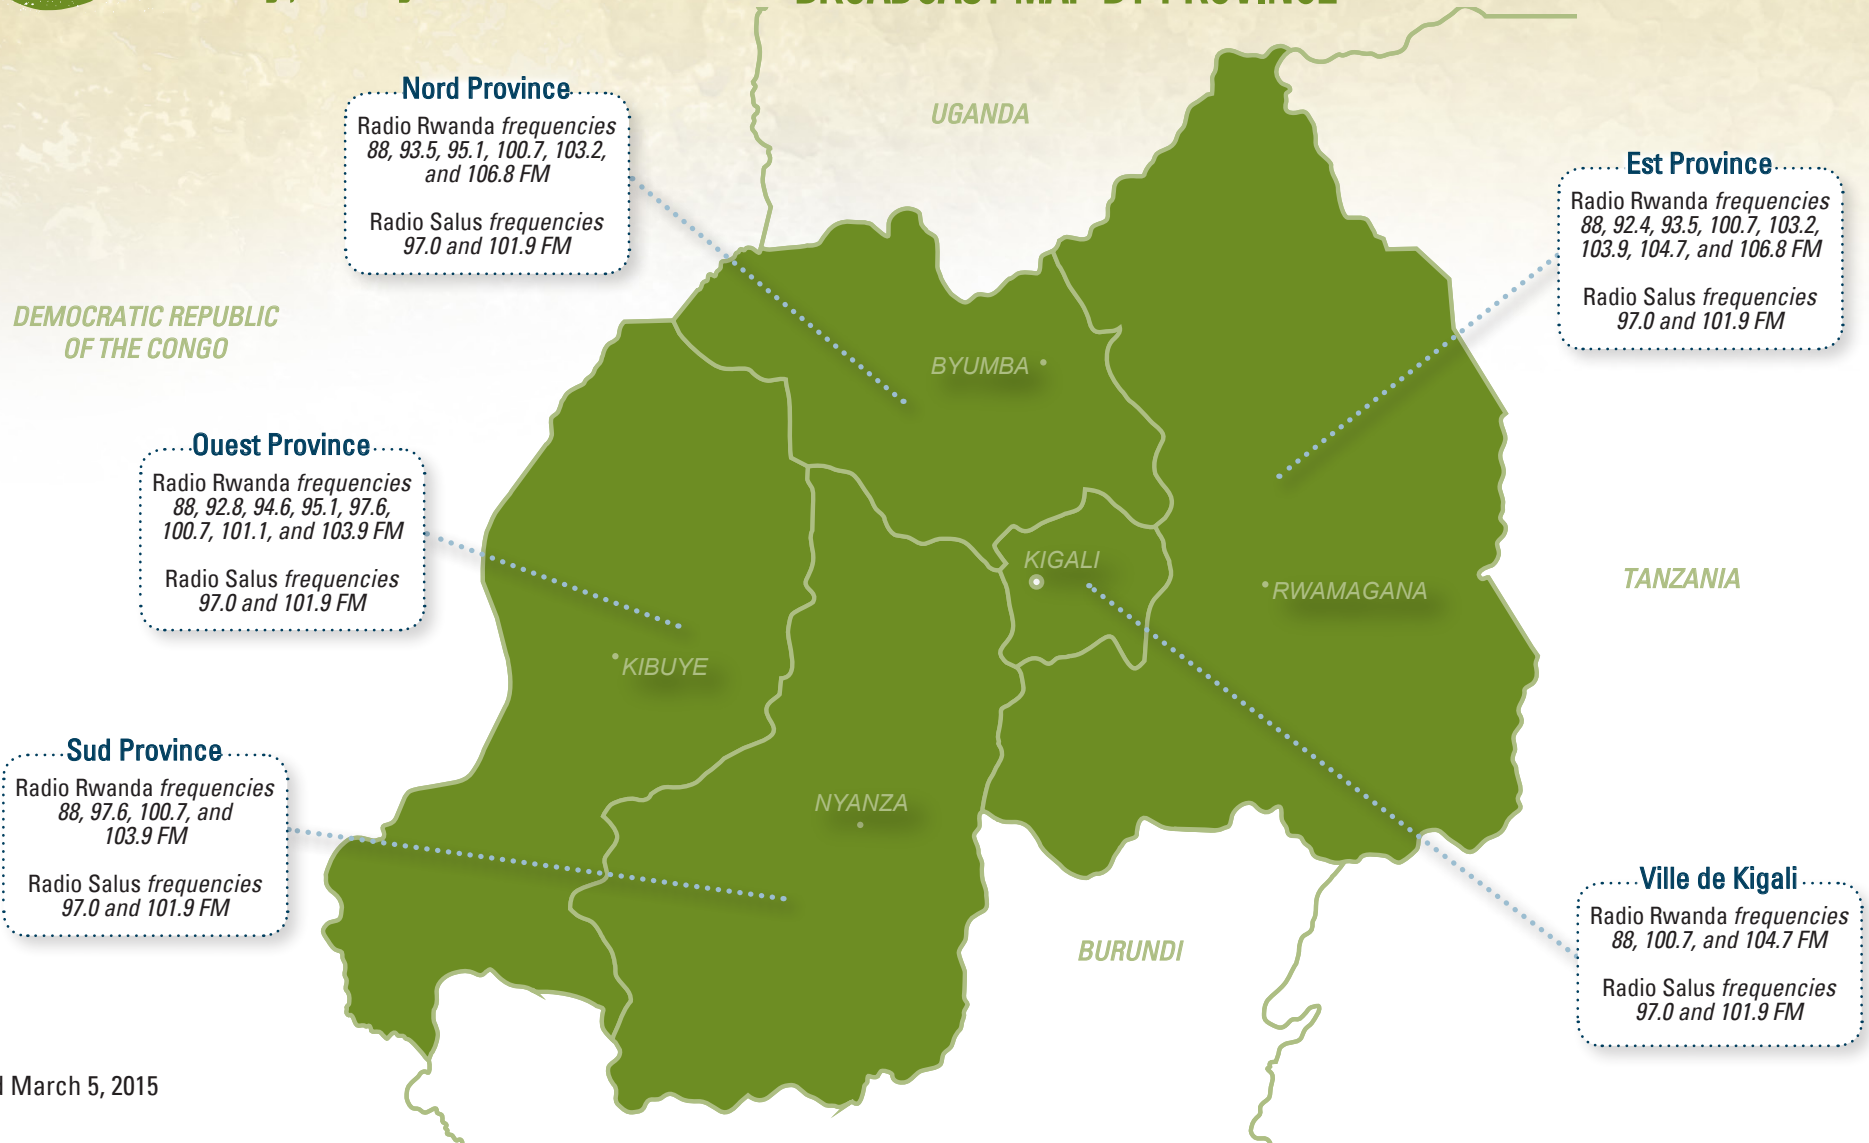

POPULATION MEDIA CENTER

Acting for Change

PMC RWANDA

BROADCAST MAP BY PROVINCE

Revised March 5, 2015

IMPANO N'IMPAMBA ("A GIFT FOR TODAY THAT WILL LAST A LONG TIME") IN KINYARWANDA
AIRING OCT 2014 - OCT 2015 OVER RADIO RWANDA - NATIONWIDE COVERAGE
AIRING FEB 2015 - OCT 2015 OVER RADIO SALUS - COVERAGE REACHES 90% OF NATION