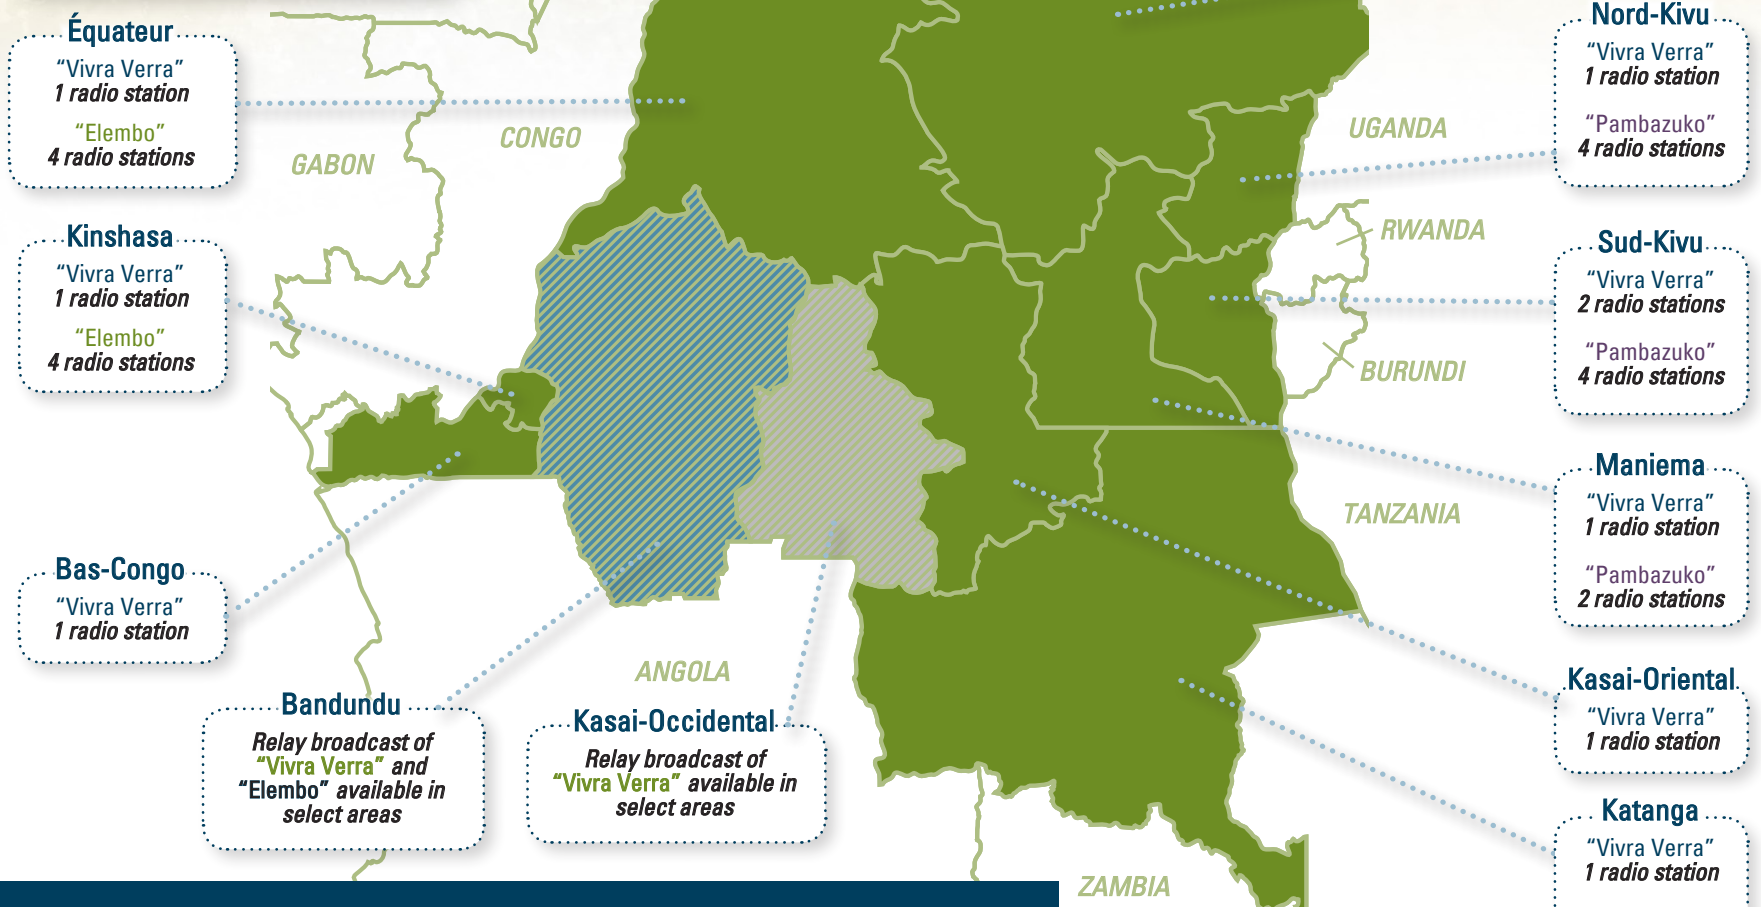

# PMC DR CONGO

## BROADCAST MAP BY PROVINCE

**Nationwide Rebroadcast of All 3 Dramas Across 11 Stations Airing Feb 2017-Aug 2018**

**THREE UNIQUE SERIAL DRAMAS**  
VIVRA VERRA IN FRENCH ("TIME WILL TELL") - AIRING SEP 2014 - MAR 2016 OVER RADIO OKAPI NETWORK  
ELEMBO IN LINGALA ("FOOTPRINT") - AIRING FEB 2015 - AUG 2016 OVER FONDATION HIRONDELLE NETWORK  
PAMBAZUKO IN SWAHILI ("DAWN OF A NEW BEGINNING") - AIRING FEB 2016 - AUG 2017